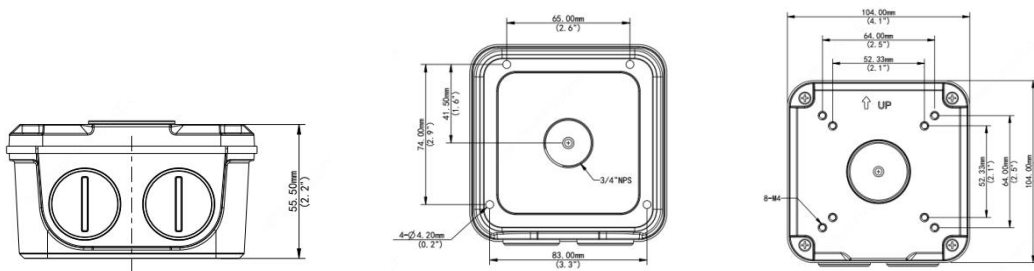

Dimension

Zhejiang Uniview Technologies Co.,Ltd.

South Tower, Building 10, Wanlun Science Park, 88 Jiangling Road, Hangzhou, P.R.China 310051

Email: overseasbusiness@uniview.com; globalsupport@uniview.com

<http://www.uniview.com>

©2015 Zhejiang Uniview Technologies Co.,Ltd. All rights reserved.

*Product specifications and availability are subject to change without notice.